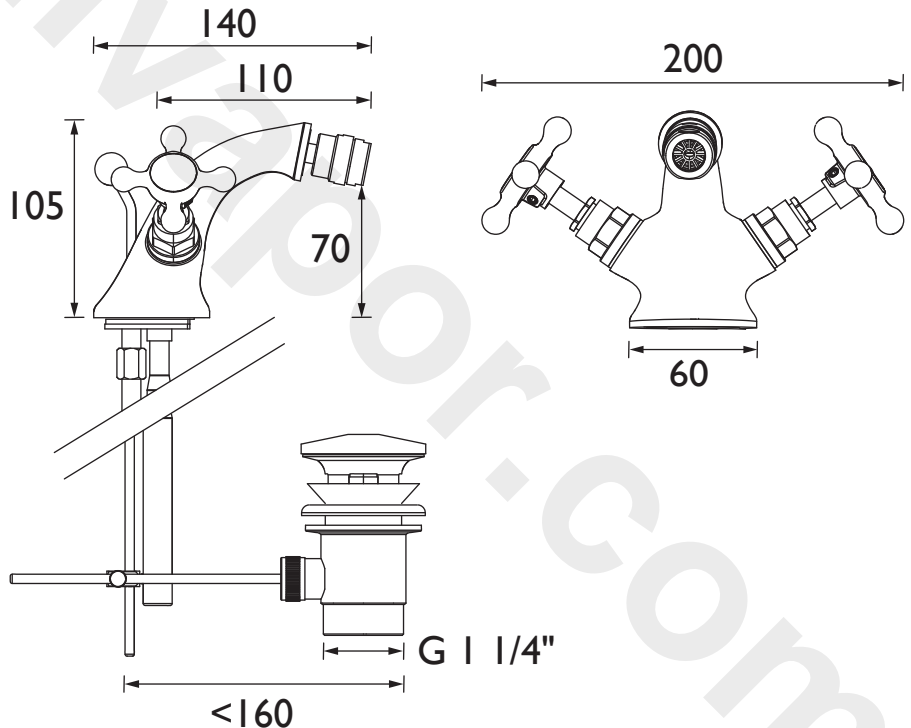

### Specification

<b>Product Type:</b>	Bathroom Taps
<b>Main Construction Material:</b>	Brass
<b>Mount Type:</b>	Deck Mounted
<b>Handle Type:</b>	Crosshead
<b>Connection Inlet:</b>	15mm Copper Tails
<b>Connection Outlet:</b>	M24 Anti-Splash
<b>Number of Tap Holes:</b>	1
<b>Valve/Cartridge Type:</b>	1/2" Compression Valves
<b>Plumbing System Requirements:</b>	Suitable for all plumbing systems
<b>Working Pressure Range:</b>	Min 0.2 bar, Max 5.0 bar
<b>Maximum Hot Water Temperature: °C</b>	65
<b>Maximum Static Pressure: (bar)</b>	10
<b>Flow Type:</b>	Single
<b>Isolation Included:</b>	No

### Dimensions (measurements in mm)